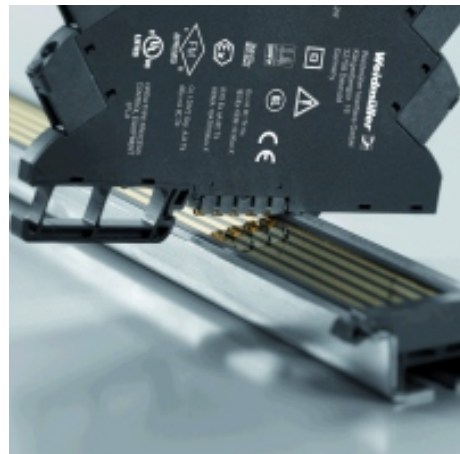

Datenblatt

**ACT20M
ACT20M-RTI-AO-S**

Weidmüller Interface GmbH & Co. KG
Klingenbergstraße 16
D-32758 Detmold
Germany
Fon: +49 5231 1429-0
Fax: +49 5231 14292083
www.weidmueller.com

Zeichnungen

Power supply via the rail bus