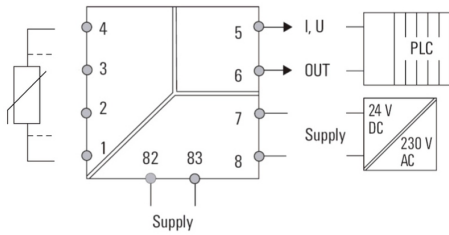

Datenblatt

**ACT20M
ACT20M-RTI-AO-S**

Weidmüller Interface GmbH & Co. KG
Klingenbergstraße 16
D-32758 Detmold
Germany
Fon: +49 5231 1429-0
Fax: +49 5231 14292083
www.weidmueller.com

Zeichnungen

Power supply via the rail bus